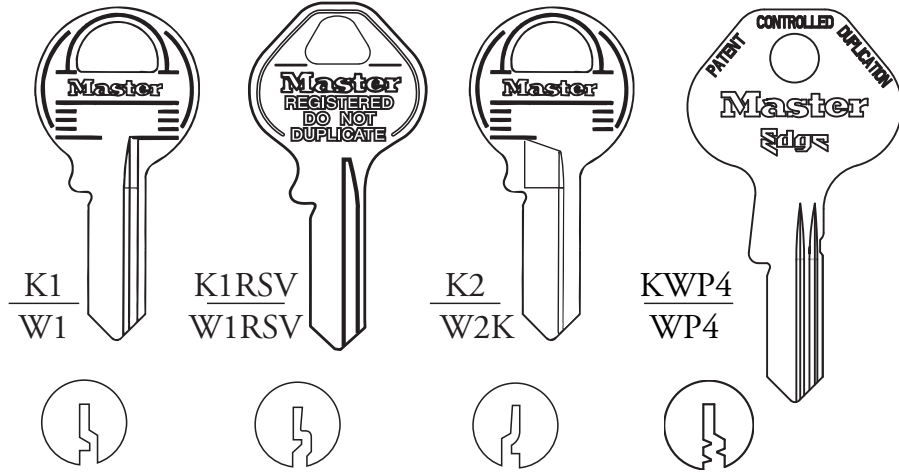

Keys and Keyways

Master Lock uses a wide range of keys and keyways. Below illustrates the relationship of keys to keyways and the corresponding part numbers.

Four Pin

Five Pin

Five Pin

Five Pin

Six Pin