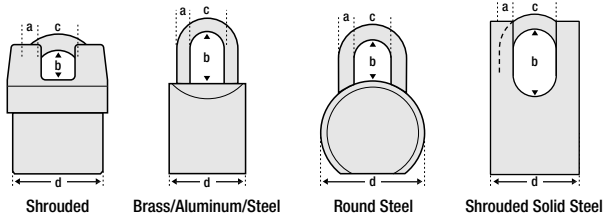

ProSeries® Interchangeable Core Component Parts

	Model #	Vertical Shackle Clearance (b)	Components							
			Shackle	Ball Bearings	Cylinder	Trap Door	Actuator		Flared Nut	Screw
			A	B	C	D	NRK*	NRK**	F	G
Weather Tough®	2-1/8" Wide Laminated Steel Body. Shackle Dimensions: a: 5/16" c: 7/8"									
	6421	1-1/8"	293S6121	6121-0427	See List P.14	N/A	6121-0423	6121-0424	N/A	N/A
	6421LF	1-1/2"	293LF6121							
	6421LJ	2-3/8"	293LJS6121							
	6421LN	5-3/4"	293LN6121							
	2-5/8" Wide Laminated Steel Body. Shackle Dimensions: a: 7/16" c: 7/8"									
	6427	1-3/8"	293S6127	6121-0427	See List P.14	N/A	6121-0423	6121-0424	N/A	N/A
	6427LH	1-7/8"	293LHS6127							
6427LJ	2-3/8"	293LJ6127								
6427LN	5-3/4"	293LN6127								
Iron Shroud	2-1/8" Wide Laminated Steel Body. Shackle Dimensions: a: 5/16" c: 7/8"									
	6521	3/4"	293S6321	6121-0427	See List P.14	N/A	6121-0423	6121-0424	N/A	N/A
	2-5/8" Wide Laminated Steel Body. Shackle Dimensions: a: 7/16" c: 7/8"									
	6527	3/4"	293S6327	6121-0427	See List P.14	N/A	6121-0423	6121-0424	N/A	N/A
Solid Brass	1-9/16" Wide Solid Brass Body. Shackle Dimensions: a: 1/4" c: 25/32"									
	6831	1-1/16"	293S6830	0220-0302	See List P.14	N/A	6831-0421	6830-0422	N/A	N/A
	6831B	1-1/16"	293B6830							
	6831LF	1-9/16"	293LFS6830							
	6831BLF	1-9/16"	293LFB6830							
	1-3/4" Wide Solid Brass Body. Shackle Dimensions: a: 5/16" c: 29/32"									
	6841	1-3/16"	293S6121	6121-0427	See List P.14	N/A	6841-0421	6121-0424	N/A	N/A
	6841B	1-3/16"	293B6840							
	6841LF	1-1/2"	293LFS6121							
	6841LJ	2-7/16"	293LJS6121							
	6841BLJ	2-7/16"	293LJB6840							
	2" Wide Solid Brass Body. Shackle Dimensions: a: 3/8" c: 29/32"									
	6851	1-1/2"	293S6125	6121-0427	See List P.14	N/A	6841-0421	6121-0424	N/A	N/A
6851B	1-1/2"	293B6850								
6851LJ	2-1/2"	293LJ6125								
6851BLJ	2-1/2"	293LJB6850								
Solid Aluminum	1-9/16" Wide High Visibility Aluminum Body. Shackle Dimensions: a: 1/4" c: 25/32"									
	6836RED	1-1/16"	293S6830	0220-0302	See List P.14	N/A	6831-0421	6830-0422	N/A	N/A
	6836LFRED	1-9/16"	293LFS6830							
	6836LTRED	3"	293LTS6830							
	6836ORJ	1-1/16"	293S6830							
	6836LFORJ	1-9/16"	293LFS6830							
	6836LTORJ	3"	293LTS6830							
	6836YLW	1-1/16"	293S6830							
	6836LFYLW	1-9/16"	293LFS6830							
	6836LTYLW	3"	293LTS6830							
	6836GRN	1-1/16"	293S6830							
	6836LFGRN	1-9/16"	293LFS6830							
	6836LTGRN	3"	293LTS6830							
	6836BLU	1-1/16"	293S6830							
	6836LFBLU	1-9/16"	293LFS6830							
	6836LTBLU	3"	293LTS6830							
	6836BLK	1-1/16"	293S6830							
	6836LFBLK	1-9/16"	293LFS6830							
6836LTBLK	3"	293LTS6830								
Solid Steel	1-9/16" Wide Solid Steel Body. Shackle Dimensions: a: 1/4" c: 25/32"									
	7031	1-1/16"	293S6830	0220-0302	See List P.14	N/A	6831-0421	6830-0422	N/A	N/A
	7031LF	1-9/16"	293LFS6830							
	7031LT	3"	293LTS6830							
	1-3/4" Wide Solid Steel Body. Shackle Dimensions: a: 5/16" c: 29/32"									
	7041	1-3/16"	293S6121	6121-0427	See List P.14	N/A	6841-0421	6121-0424	N/A	N/A
	7041LJ	2-1/2"	293LJS6121							
	2" Wide Solid Steel Body. Shackle Dimensions: a: 3/8" c: 29/32"									
7051	1-1/2"	293S6125	6121-0427	See List P.14	N/A	6841-0421	6121-0424	N/A	N/A	
7051LJ	2-1/2"	293LJS6125								
Shrouded Solid Steel	1-9/16" Wide Solid Steel Body. Shackle Dimensions: a: 1/4" c: 25/32"									
	7036	1-1/16"	293S6830	0220-0302	See List P.14	N/A	6831-0421	6830-0422	N/A	N/A
1-3/4" Wide Solid Steel Body. Shackle Dimensions: a: 5/16" c: 29/32"										
7046	1-3/16"	293S6121	6121-0427	See List P.14	N/A	6841-0421	6121-0424	N/A	N/A	