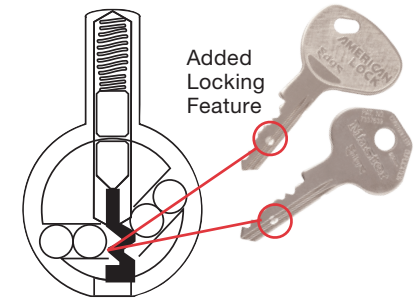

Single-Key System

Available across the broad line of American Lock[®] and Master Lock[®] padlocks, you can implement a single-key system across your facility padlocks.

Complete Control

Control who can gain access to your business by selecting who is authorized to purchase duplicates and who is authorized to make them.

Reliability

With Edge[®] Key Control you have durable and reliable security products along with an extra strong key that withstands strenuous use.

Patented Design:
with 4- and 6-pin
Cylinders

**AMERICAN
LOCK**

**Master
Lock**