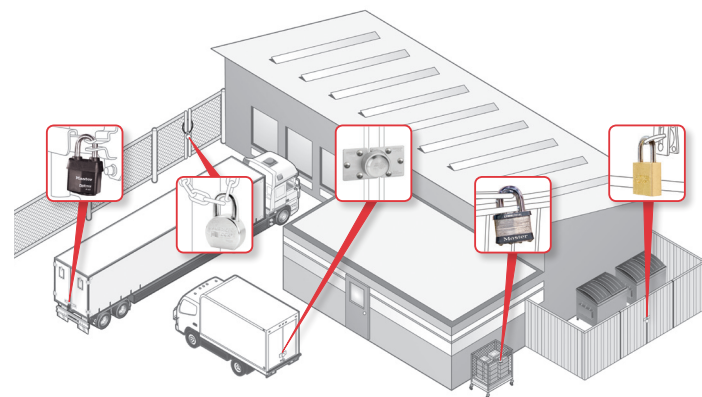

Edge® Key Control is an exclusive and patented system from the Master Lock Company

Total Control and Protection

With Edge® Key Control, the key blanks to your system are available **only** from Master Lock authorized location and these locations will only duplicate keys with your authorization.

Cost Effective

This **affordable** key control system is available across our broad line of American Lock® and Master Lock® padlocks. Add Edge® Key Control to American Lock solid body padlocks, Master Lock ProSeries® and Commercial Grade Padlocks for about $10 per lock.

Single Key System Convenience

Implement a single key control system across the padlocks throughout your facility gates, fleet vehicles, portable equipment and more to control who has access to the various locations in your business.

Total Control & Protection Cost Effective Single Key System Facility-Wide

---

Ask us how Edge® Key Control prevents unauthorized key duplication:

**Master Lock Representative at 1-800-308-9244
or
Your Security Hardware Provider**

Who Has Keys to Your Business?

Affordable Control & Protection with