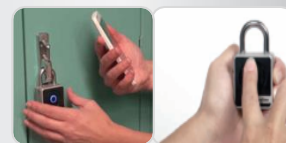

### APP

Review who had access, when, how long, who attempted to open the lock...

## 2 UNLOCKING MECHANISM WAY

Unlock by using the Bluetooth Smart Technology protocol

Unlock by using the directional manual keypad

Programmable combination

+ Master combination stored at Master Lock Vault app