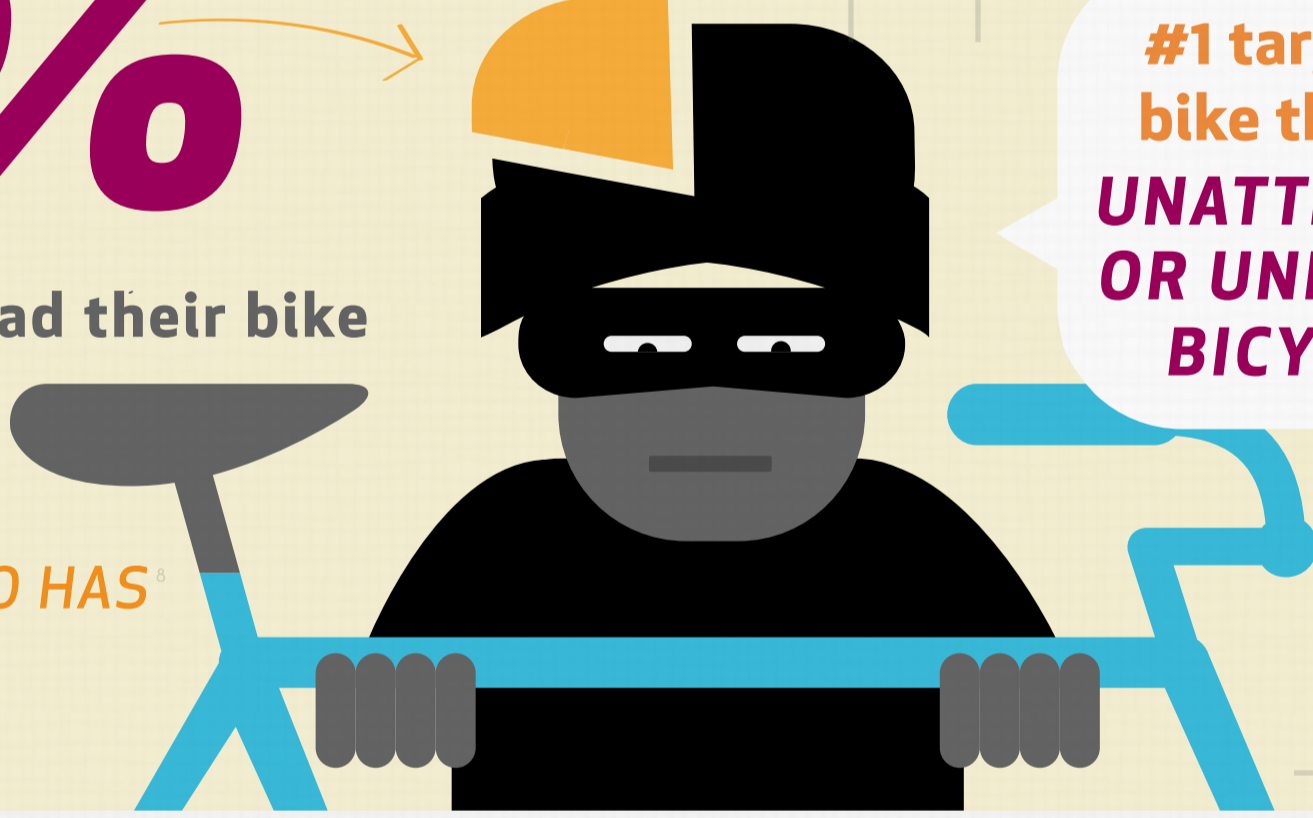

CYCLE INTO SPRING

TIPS FOR A SAFE SEASON ON THE ROAD

PEDALING CROSS COUNTRY

Americans, ages 6 and older, went on

17.5 MILLION

BICYCLING OUTINGS
IN ONE YEAR¹

Bicycling is the
2ND MOST POPULAR
OUTDOOR ACTIVITY IN AMERICA,
after running²

TOP 3 CITIES
for cyclist commuters:

777,000

AMERICANS

rode bicycles to work
AS THEIR PRIMARY MODE
OF COMMUTING IN 2011³

HEALTH AND SAFETY

98%

OF NORTH AMERICAN
BIKE COMMUTERS
own a helmet

42%

of bike riders report
**USING
A HELMET**
when they ride⁴

Wearing a helmet while riding a bicycle
**CAN REDUCE THE RISK
OF HEAD INJURY BY AS MUCH AS**

85%

3 HOURS
of bicycle riding per week
REDUCES RISK OF HEART
DISEASE AND STROKE
BY 50%⁵

SECURING YOUR BIKE

48%

of people have either had their bike
STOLEN
OR KNOW SOMEONE WHO HAS⁶

#1 target for
bike thieves:
**UNATTENDED
OR UNLOCKED
BICYCLES**⁷

33%

OF PEOPLE
DO NOT LOCK THEIR BIKE⁸

36% OF PEOPLE USE A CABLE LOCK