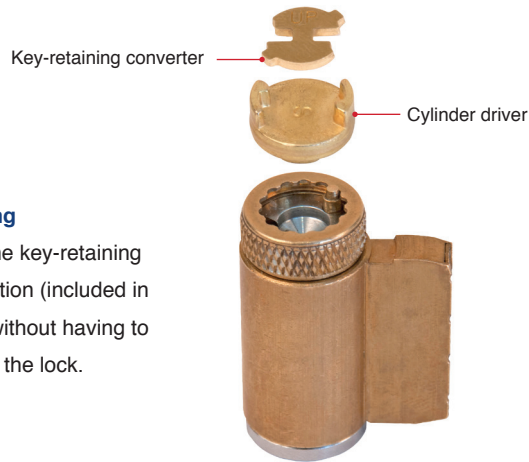

CONVENIENCE FACTORS SAVE TIME AND MONEY

Quick-change shackle

Change shackles on site without disassembling the lock or needing to carry multiple locks.

Key-retaining

Easily add the key-retaining security function (included in every lock) without having to disassemble the lock.

Full-factory keying & lock customization

The A3650 Series is backed by full-factory keying and lock customization services, so padlocks arrive the way you want and are ready to be installed.

FREQUENTLY ORDERED ITEMS

ITEM NUMBER	KEYWAY	KEYING	SHACKLE DESCRIPTION	
1-3/4in (44mm) Wide x 3/4in (19mm) Thick, Solid Brass Padlock				
A3650W0	No cylinder - includes KIK accessory pack		1-1/8in (28mm) Chrome-Plated Boron Shackle	
A3650W0NDR	No cylinder - no KIK accessory pack			
A3650D045KZ	Schlage® C	0 - Bitted		
A3650D045KA		Keyed Alike		
A3650D035KZ	Yale® 8	0 - Bitted		
A3650D035KA		Keyed Alike		
A3650D125KZ	Kwikset®	0 - Bitted		
A3650D125KA		Keyed Alike		
A3651W0	No cylinder - includes KIK accessory pack			2in (51mm) Chrome-Plated Boron Shackle
A3651D045KZ	Schlage® C	0 - Bitted		
A3651D045KA		Keyed Alike		
A3651D035KZ	Yale® 8	0 - Bitted		
A3651D035KA		Keyed Alike		
A3651D125KZ	Kwikset®	0 - Bitted		
A3651D125KA		Keyed Alike		
A3652W0	No cylinder - includes KIK accessory pack		3in (75mm) Chrome-Plated Boron Shackle	
A3655W0	No cylinder - includes KIK accessory pack		5in (127mm) Chrome-Plated Boron Shackle	

Note: KIK accessory pack consists of key-retaining converter, KIK cylinder housing, housing screw, Schlage driver. Please refer to price list for all available configurations and service kit, AMCPK1.

Find more information at masterlock.com/americanlock

American Lock® is a registered trademark of Master Lock Company LLC.
All registered trademarks are the property of their respective owners.

Master Lock Company LLC, Milwaukee, WI 53154 U.S.A. | 800-308-9244
Master Lock Canada, Mississauga, ON L5L 5Z9 Canada | 800-227-9599
© 2018 Master Lock Company LLC | All Rights Reserved