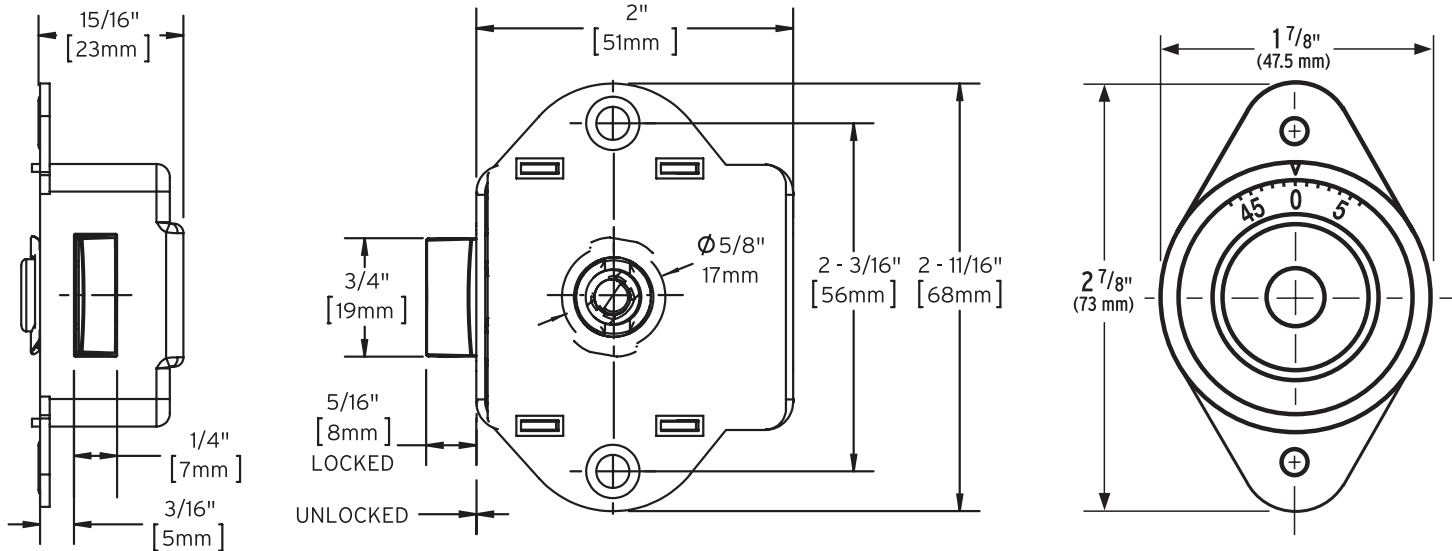

1652 Built-In Combination Lock Dimensions

www.masterlock.com

© 2014 Master Lock Company | All Rights Reserved

Master Lock Company LLC, Milwaukee, WI 53210 U.S.A. | 800-308-9244

Master Lock Canada, Oakville, Ontario L6H 5S7 Canada | 800-227-9599