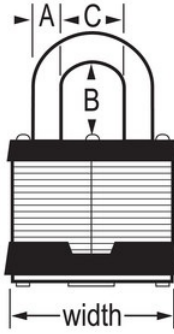

1

1-3/4in (44mm) Wide Laminated Steel
Pin Tumbler Padlock

-
- 1-3/4in (44mm) wide laminated steel body for superior strength
- 15/16in (24mm) tall, 5/16in (8mm) diameter hardened steel shackle for superior cut resistance
-
- 4W1

1-3/4in (44mm) 15/16in (24mm) 5/16in (8mm)

1

44mm

A8 mm B24 mm C19 mm

6

24

Master Lock Europe S.A.S.

10 avenue de l'arche - Le Colisée Gardens, bâtiment A - 92 400 Courbevoie - La Défense - France
O:+33-1-41437200 | F:+33-1-41437204
www.masterlock.eu