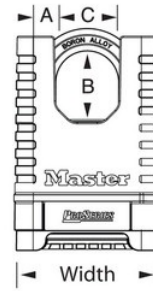

1177D

2-1/4in (57mm) Wide ProSeries® Shrouded Brass Resettable Combination Padlock

- ProSeries®/
- 410,000
-
-
-
-
- 2-1/4in (57mm) wide shrouded solid brass body for superior corrosion resistance
- 1-1/16in (28mm) octagonal boron-carbide shackle with shrouded feature for maximum cut resistance

The Master Lock No. 1177 ProSeries® Resettable Combination Padlock- packed in carded packing for showroom display - is designed for commercial/industrial applications and features a 2-1/4in (57mm) wide shrouded solid brass body for superior corrosion resistance and a 1-1/16in (28mm) tall, 3/8in (10mm) diameter octagonal boron-carbide shackle with shrouded feature for ultimate cut resistance. A set-your-own combination feature offers convenience and security with 10,000 possible combinations - no reset tool required - and a deadlocking mechanism protects against prying, shimming and rap attacks.

1177D

57mm

A: 10 mm B: 27 mm C: 24 mm

Resettable Combination, Commercial Carded
Packaging

4

24

Master Lock Europe S.A.S.

10 avenue de l'arche - Le Colisée Gardens, bâtiment A - 92 400 Courbevoie - La Défense - France
O: +33-1-41437200 | F: +33-1-41437204
www.masterlock.eu