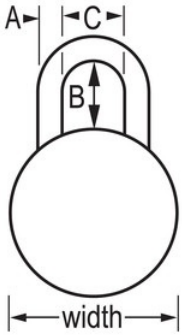

1500

1-7/8in (48mm) General Security
Combination Padlock

- Patented BlockGuard® Anti-Shim Technology withstands attempts to violate the latch mechanism
- 1-7/8in (48mm) wide double-reinforced stainless steel body
- 3/4in (19mm) tall, hardened steel shackle for extra cut resistance
- 3

1500 3 BlockGuard® 5/16in8mm

1500

48mm

A7 mm B19 mm C21 mm

Non-Resettable Combination, Commercial Boxed
Packaging

12

72

Master Lock Europe S.A.S.