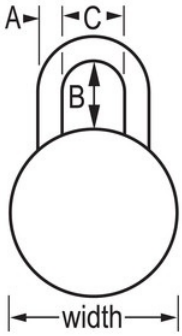

## 1500KA

1-7/8in (48mm) General Security  
Combination Padlock, Combination Alike

- -
- BlockGuard®
- 1-7/8in (48mm) wide double-reinforced stainless steel body
- 3/4in (19mm) tall, hardened steel shackle for extra cut resistance
- 3

1500KA

48mm

A: 7 mm B: 19 mm C: 21 mm

Non-Resettable Combination, Commercial Boxed  
Packaging

12

72

---

**Master Lock Europe S.A.S.**