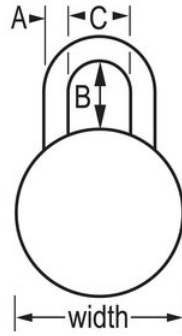

1500KALH
48mm 51mm ,

School, Employee
& Health Club

Self-Storage Units
& Lockers

- - 1500KALH3BlockGuard®8mm
- BlockGuard®
- 48mm
- 51mm
- 3

1500KALH

48mm

A: 7mm B: 51mm C:
21mm

6