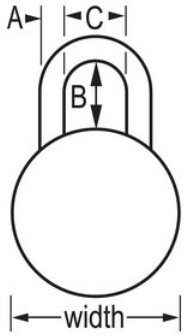

1500LH

1-7/8in (48mm) General Security
Combination Padlock with 2in (51mm)
Shackle

- BlockGuard®
- 1-7/8in (48mm) wide double-reinforced stainless steel body
- 2in (50mm) tall, hardened steel shackle for extra cut resistance
- 3

1500LH

48mm

A: 7 mm B: 51 mm C: 21 mm

Non-Resettable Combination, Commercial Boxed
Packaging

6

36

Master Lock Europe S.A.S.

10 avenue de l'arche - Le Colisée Gardens, bâtiment A - 92 400 Courbevoie - La Défense - France
O:+33-1-41437200 | F:+33-1-41437204
www.masterlock.eu