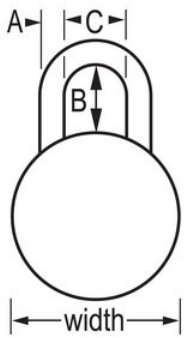

1502

1-7/8in (48mm) General Security
Combination Padlock

- BlockGuard®
-
- 1-7/8in (48mm) wide double-reinforced stainless steel body withstands abuse
- 3/4in (19mm) tall, hardened steel shackle for extra cut resistance
- 3
- Optional color dials, customized dials, and locks sold in groups of combinations - see Catalog for details
- 1525

1502 3 BlockGuard® 5/16in8mm

1502

48mm

A7 mm B19 mm C21 mm

Non-Resettable Combination, Commercial Boxed
Packaging

25

Master Lock Europe S.A.S.

10 avenue de l'arche - Le Colisée Gardens, bâtiment A - 92 400 Courbevoie - La Défense - France
O: +33-1-41437200 | F: +33-1-41437204
www.masterlock.eu