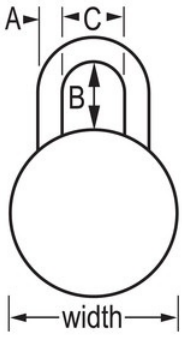

1502GRN

48mm

A7 mm B19 mm C21 mm

Non-Resettable Combination, Commercial Boxed
Packaging

25

Master Lock Europe S.A.S.

10 avenue de l'arche - Le Colisée Gardens, bâtiment A - 92 400 Courbevoie - La Défense - France
O: +33-1-41437200 | F: +33-1-41437204
www.masterlock.eu