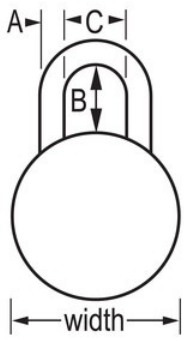

1502ORJ

48mm

A7 mm B19 mm C21 mm

Non-Resettable Combination, Commercial Boxed
Packaging

25

Master Lock Europe S.A.S.

10 avenue de l'arche - Le Colisée Gardens, bâtiment A - 92 400 Courbevoie - La Défense - France
O: +33-1-41437200 | F: +33-1-41437204
www.masterlock.eu