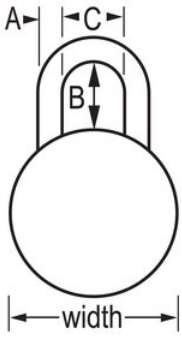

1502PRP

48mm

A: 7 mm B: 19 mm C: 21 mm

Non-Resettable Combination, Commercial Boxed
Packaging

25

Master Lock Europe S.A.S.

10 avenue de l'arche - Le Colisée Gardens, bâtiment A - 92 400 Courbevoie - La Défense - France
O: +33-1-41437200 | F: +33-1-41437204
www.masterlock.eu