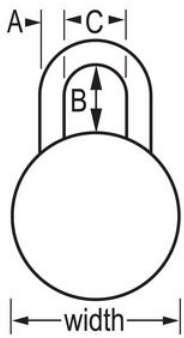

1502RED

1-7/8in (48mm) General Security
Combination Padlock with Red Colored
Dial

- Red metal dial for school spirit, style and added security. Dial colors available include - Blue, Green, Orange, Purple, Red, Grey, Gold, and Black
- BlockGuard®
-
- 1-7/8in (48mm) wide double-reinforced stainless steel body withstands abuse
- 3/4in (19mm) tall, hardened steel shackle for extra cut resistance
- 3
-
-

The Master Lock No. 1502RED 3-digit combination padlock has many enhanced security features like the exclusive BlockGuard® Anti-Shim technology, hardened steel shackle and double-reinforced stainless steel casing. Designed to fit lockers with a padlock eye of at least 5/16in (8mm) diameter, these locks provide multiple customization options to fit your needs.

1502RED

48mm

A: 7 mm B: 19 mm C: 21 mm

Non-Resettable Combination, Commercial Boxed
Packaging

25

Master Lock Europe S.A.S.

10 avenue de l'arche - Le Colisée Gardens, bâtiment A - 92 400 Courbevoie - La Défense - France
O: +33-1-41437200 | F: +33-1-41437204
www.masterlock.eu