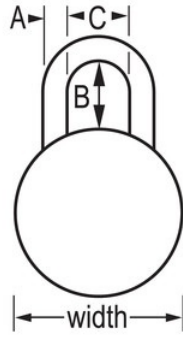

1525BLU

1-7/8in (48mm) General Security
Combination Padlock with Key Control
Feature and Blue Colored Dial

- Blue metal dial for school spirit, style and added security. Dial colors available include - Blue, Green, Orange, Purple, Red, Grey, Gold, and Black
- BlockGuard®
-
-
- 1-7/8in (48mm) wide double-reinforced stainless steel body withstands abuse
- 3/4in (19mm) tall, hardened steel shackle for extra cut resistance
- 3
- Optional customized dials, locks sold in groups of combinations, back case printing, and Simple Combo? combinations - see Catalog for details

1525BLU 3BlockGuard®5/16in (8mm)

1525BLU

48mm

A7 mm B19 mm C21 mm

25

Master Lock Europe S.A.S.

10 avenue de l'arche - Le Colisée Gardens, bâtiment A - 92 400 Courbevoie - La Défense - France
O:+33-1-41437200 | F:+33-1-41437204
www.masterlock.eu