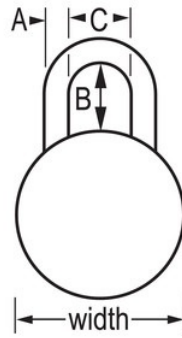

1525GLD

48mm

A: 7 mm B: 19 mm C: 21
mm

25

Master Lock Europe S.A.S.

10 avenue de l'arche - Le Colisée Gardens, bâtiment A - 92 400 Courbevoie - La Défense - France
O:+33-1-41437200 | F:+33-1-41437204
www.masterlock.eu