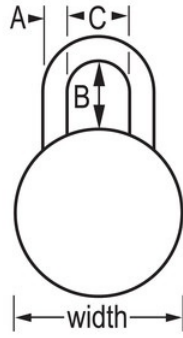

1525GRN

48mm

A7 mm B19 mm C21 mm

25

Master Lock Europe S.A.S.

10 avenue de l'arche - Le Colisée Gardens, bâtiment A - 92 400 Courbevoie - La Défense - France
O:+33-1-41437200 | F:+33-1-41437204
www.masterlock.eu