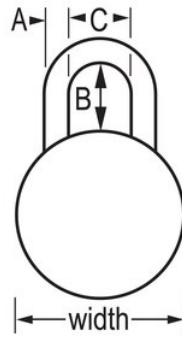

## 1525GRY

1-7/8in (48mm) General Security  
Combination Padlock with Key Control  
Feature and Gray Colored Dial

- Grey metal dial for school spirit, style and added security. Dial colors available include - Blue, Green, Orange, Purple, Red, Grey, Gold, and Black
- BlockGuard®
- 
- 
- 1-7/8in (48mm) wide double-reinforced stainless steel body withstands abuse
- 3/4in (19mm) tall, hardened steel shackle for extra cut resistance
- 3
- Optional customized dials, locks sold in groups of combinations, back case printing, and Simple Combo? combinations - see Catalog for details

The Master Lock No. 1525GRY 3-digit combination padlock includes key control feature for supervisory access along with many enhanced security features like the exclusive BlockGuard® Anti-Shim technology, hardened steel shackles and double-reinforced stainless steel casing. Designed to fit lockers with a padlock eye of at least 5/16in (8mm) diameter, these locks provide multiple customization options to fit your needs.

1525GRY

48mm

A: 7 mm B: 19 mm C: 21  
mm

Gray

25

---

**Master Lock Europe S.A.S.**

10 avenue de l'arche - Le Colisée Gardens, bâtiment A - 92 400 Courbevoie - La Défense - France  
O:+33-1-41437200 | F:+33-1-41437204  
[www.masterlock.eu](http://www.masterlock.eu)