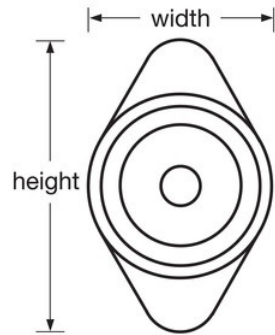

1630MDBLU

School, Employee
& Health Club

1630MDBLUADA

-
-
-
-
- 3
- 5
-
- ADA1636MKADA
- 17mm19mm

1630MDBLU

47mm

50

Master Lock Europe S.A.S.