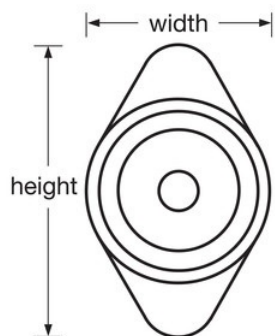

1631MD

48mm

50

Master Lock Europe S.A.S.

10 avenue de l'arche - Le Colisée Gardens, bâtiment A - 92 400 Courbevoie - La Défense - France

O: +33-1-41437200 | F: +33-1-41437204

www.masterlock.eu