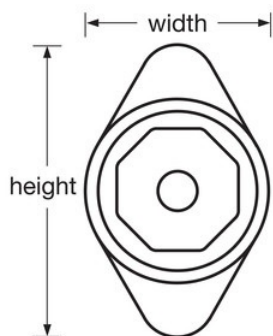

1653

-

1653ADA

-
- - 5
-
-
- 3
-
-
- ADA1651MKADA
- 17mm19mm

1653

47mm

50

Master Lock Europe S.A.S.