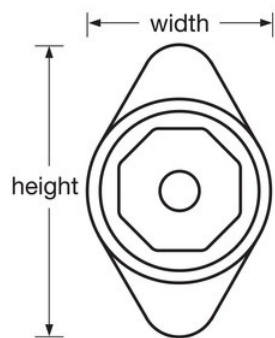

1654

School, Employee
& Health Club

1654ADA

-
-
-
- 3
- 5
-
-
- ADA1676MKADA
- 17mm19mm

1654

47mm

50

Master Lock Europe S.A.S.