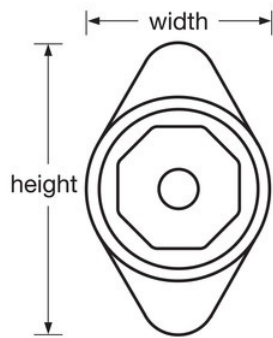

1654MD

48mm

50

Master Lock Europe S.A.S.

10 avenue de l'arche - Le Colisée Gardens, bâtiment A - 92 400 Courbevoie - La Défense - France

O:+33-1-41437200 | F:+33-1-41437204

www.masterlock.eu