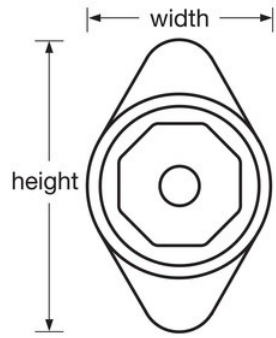

1654MDRED

48mm

50

Master Lock Europe S.A.S.

10 avenue de l'arche - Le Colisée Gardens, bâtiment A - 92 400 Courbevoie - La Défense - France
O:+33-1-41437200 | F:+33-1-41437204
www.masterlock.eu