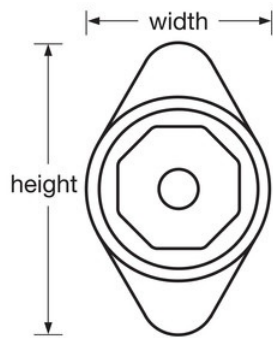

1655MD

48mm

50

Master Lock Europe S.A.S.

10 avenue de l'arche - Le Colisée Gardens, bâtiment A - 92 400 Courbevoie - La Défense - France

O:+33-1-41437200 | F:+33-1-41437204

www.masterlock.eu