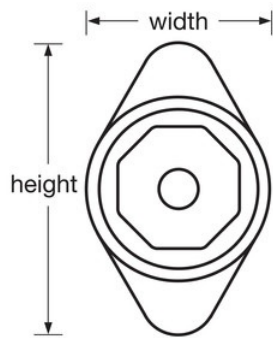

1655MD

48mm

50

Master Lock Europe S.A.S.

10 avenue de l'arche - Le Colisée Gardens, bâtiment A - 92 400 Courbevoie - La Défense - France

O: +33-1-41437200 | F: +33-1-41437204

www.masterlock.eu