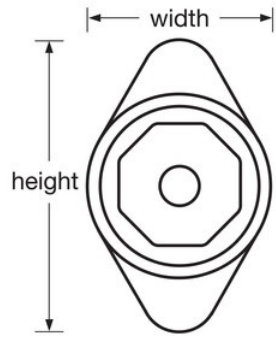

1655MDRED

48mm

50

Master Lock Europe S.A.S.

10 avenue de l'arche - Le Colisée Gardens, bâtiment A - 92 400 Courbevoie - La Défense - France
O:+33-1-41437200 | F:+33-1-41437204
www.masterlock.eu