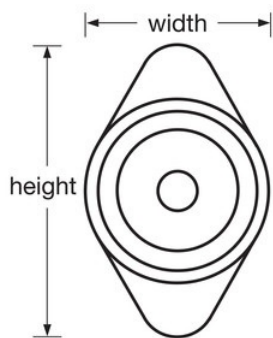

1670
48mm
Gray
50

Master Lock Europe S.A.S.

10 avenue de l'arche - Le Colisée Gardens, bâtiment A - 92 400 Courbevoie - La Défense - France
O:+33-1-41437200 | F:+33-1-41437204
www.masterlock.eu