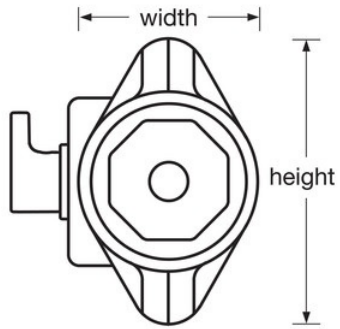

1690MDBLU

48mm

50

Master Lock Europe S.A.S.

10 avenue de l'arche - Le Colisée Gardens, bâtiment A - 92 400 Courbevoie - La Défense - France
O:+33-1-41437200 | F:+33-1-41437204
www.masterlock.eu