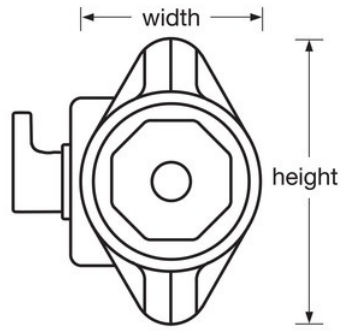

1690MDGRN

Built-In Combination Lock with Green Metal Dial for Single Point Wrap-Around-Latch™ Lockers - Hinged on Right

- 1690/
-
- 7,984,630
- Green dial enhances school spirit, complements décor. Also available in Blue, Red, Purple, and Black
-
- 3
- 5
-
- Extension kit available for doors with a thickness of 11/16in (17mm) to 3/4in (19mm)

Offering the highest security, the Master Lock No. 1690 Built-In Combination Lock is designed for single point Wrap Around Latch™ lockers and is intended to tolerate locker misalignment making installation easier. New stylish, octagonal dial with larger dial numbers provides easy grip and standard key control, used for combination changes, allows quick supervisory access. Five different pre-set combinations provide longer, useful life in your facility. Customization options are available along with ADA compliant models.