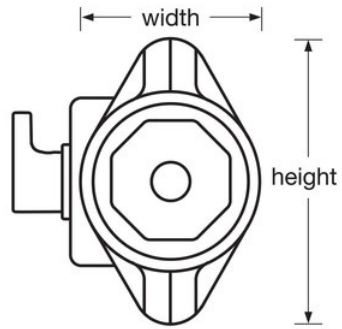

1690MDRED

48mm

50

Master Lock Europe S.A.S.

10 avenue de l'arche - Le Colisée Gardens, bâtiment A - 92 400 Courbevoie - La Défense - France
O:+33-1-41437200 | F:+33-1-41437204
www.masterlock.eu