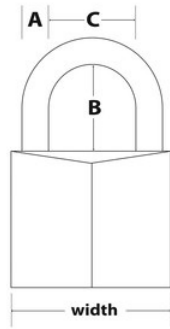

-

170EURD

70mm

A: 11mm B: 36mm C: 39mm

6

24

---

**Master Lock Europe S.A.S.**