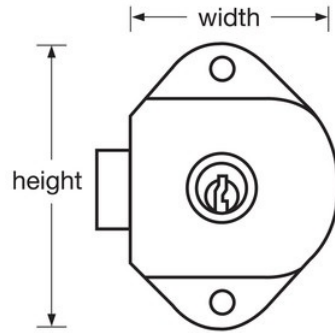

1710

Built-In Manual Deadbolt Keyed Lock for
Lift Handle, Single Point Horizontal Latch
and Box Lockers

School, Employee
& Health Club

-
-
- 5
-
-
-
-
- ADA1710MKADA
- 17mm19mm

Designed for horizontal and single point lockers with multiple users who are assigned access for short time periods, the Master Lock No. 1710 Built-In Keyed Lock features concealed mounting and a rugged steel case and fits both left-hand and right-hand hinged doors. With a manual deadbolt locking mechanism, these locks provide higher security and are ideal for ventilated and open mesh lockers. Two keys are provided for each lock. Keying options and ADA compliant models available.

H x W x D

1710
51mm
n/a x 51mm x n/a
50

Master Lock Europe S.A.S.

10 avenue de l'arche - Le Colisée Gardens, bâtiment A - 92 400 Courbevoie - La Défense - France
O:+33-1-41437200 | F:+33-1-41437204
www.masterlock.eu