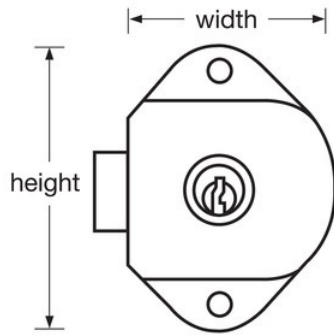

1710KA

51mm

50

Master Lock Europe S.A.S.

10 avenue de l'arche - Le Colisée Gardens, bâtiment A - 92 400 Courbevoie - La Défense - France

O:+33-1-41437200 | F:+33-1-41437204

www.masterlock.eu