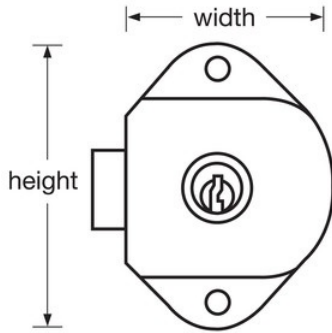

1710MKADA

51mm

Master Keyed, Keyed Different, Commercial Boxed Packaging

50

Master Lock Europe S.A.S.

10 avenue de l'arche - Le Colisée Gardens, bâtiment A - 92 400 Courbevoie - La Défense - France
O: +33-1-41437200 | F: +33-1-41437204
www.masterlock.eu