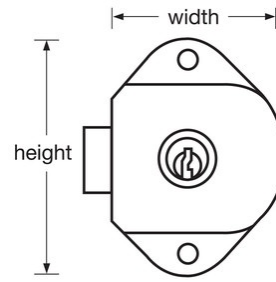

1710MKADA

51mm

Keyed Alike, Master Keyed, Commercial Boxed
Packaging

50

Master Lock Europe S.A.S.

10 avenue de l'arche - Le Colisée Gardens, bâtiment A - 92 400 Courbevoie - La Défense - France
O: +33-1-41437200 | F: +33-1-41437204
www.masterlock.eu