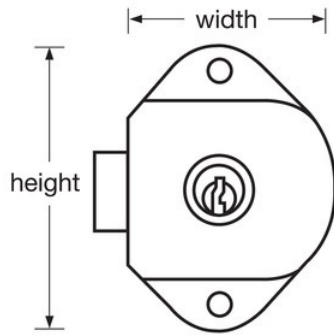

1714KA

51mm

50

Master Lock Europe S.A.S.

10 avenue de l'arche - Le Colisée Gardens, bâtiment A - 92 400 Courbevoie - La Défense - France
O:+33-1-41437200 | F:+33-1-41437204
www.masterlock.eu