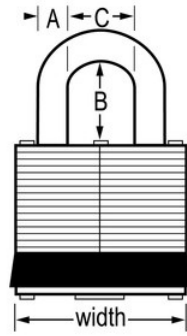

1UP
44mm

- 1UP44mm24mm8mm4376
- 6
- 44mm
- 24mm8mm
-
- 4
-
- 376

1UP

44mm

A: 8mm B: 24mm C:
19mm

6

24

Master Lock Europe S.A.S.