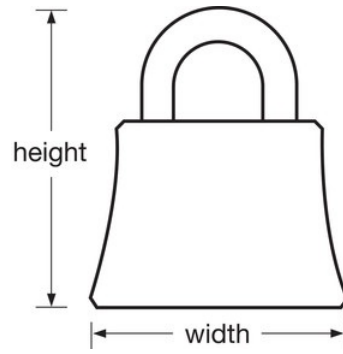

2650EURD

60mm

A: 7mm B: 19mm C:
22mm

4

24

Master Lock Europe S.A.S.

10 avenue de l'arche - Le Colisée Gardens, bâtiment A - 92 400 Courbevoie - La Défense - France
O:+33-1-41437200 | F:+33-1-41437204
www.masterlock.eu