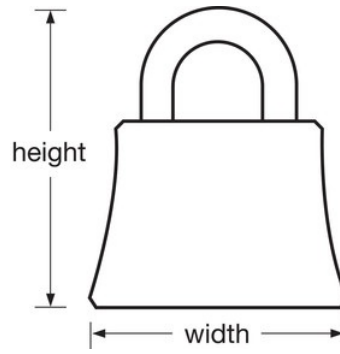

2650EURD

60mm

A: 7 mm B: 19 mm C: 22
mm

4

24

Master Lock Europe S.A.S.

10 avenue de l'arche - Le Colisée Gardens, bâtiment A - 92 400 Courbevoie - La Défense - France
O: +33-1-41437200 | F: +33-1-41437204
www.masterlock.eu