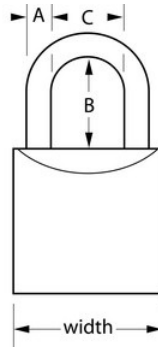

-

-

2950EURD

50mm

A: 8mm B: 30mm C:
27mm

4

24

Master Lock Europe S.A.S.