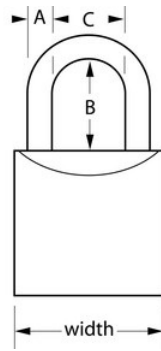

-

2960EURD

60mm

A9 mm B36 mm C33 mm

4

24

---

**Master Lock Europe S.A.S.**