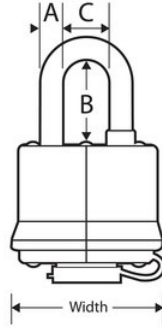

## 311KALH

1-9/16in (40mm) Wide Covered  
Laminated Steel Pin Tumbler Padlock,  
Black, with 2in (51mm) Shackle, Keyed  
Alike

- —W1
- Black weather resistant thermoplastic cover protects against moisture, dirt and grime
- 1-9/16in (40mm) wide laminated steel body for superior strength
- 2in (51mm) tall, 9/32in (7mm) diameter hardened steel shackle for superior cut resistance
- 
- 4W1

311KA1-9/16in (40mm)2in (51mm)9/32in (7mm)4

---

311KALH

40mm

A7 mm B51 mm C13 mm

6

24

---