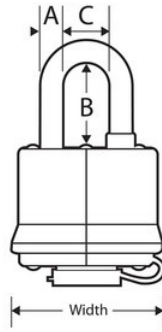

312KA

1-9/16in (40mm) Wide Covered
Laminated Steel Pin Tumbler Padlock,
Blue, Keyed Alike

- Outdoor protection against moisture, dirt and grime
-
- 1-9/16in (40mm) wide laminated steel body for superior strength
-
-
- 4
-

312KA1-9/16in (40mm)3/4in (19mm)9/32in (7mm)4W1

312KA

40mm

A7 mm B19 mm C13 mm

6

24

Master Lock Europe S.A.S.

10 avenue de l'arche - Le Colisée Gardens, bâtiment A - 92 400 Courbevoie - La Défense - France
O:+33-1-41437200 | F:+33-1-41437204
www.masterlock.eu