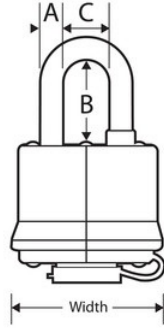

315KA

1-9/16in (40mm) Wide Covered
Laminated Steel Pin Tumbler Padlock,
Yellow, Keyed Alike

- Outdoor protection against moisture, dirt and grime
-
- 1-9/16in (40mm) wide laminated steel body for superior strength
-
-
- 4
-

315KA1-9/16in (40mm)3/4in (19mm)9/32in (7mm)4W1

315KA

40mm

A7 mm B19 mm C13 mm

6

24

Master Lock Europe S.A.S.

10 avenue de l'arche - Le Colisée Gardens, bâtiment A - 92 400 Courbevoie - La Défense - France
O:+33-1-41437200 | F:+33-1-41437204
www.masterlock.eu