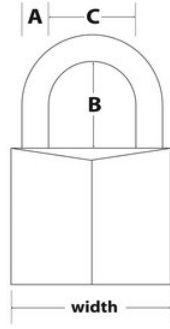

-

3430EURDSPO

30mm

A5 mm B18 mm C17 mm

6

24

---

**Master Lock Europe S.A.S.**