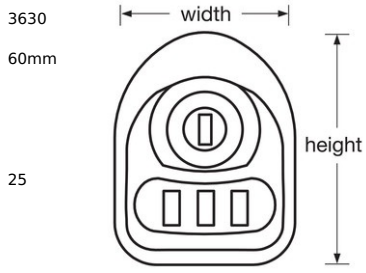

3630

Multi-User Mechanical Built-In Lock for
Lift Handle Lockers - Hinged on the Right

- 3
-
-
-
- 1,000
-
- Extension kit available for use on wooden doors with a thickness of 11/16in to 3/4in

3 - /

Master Lock Europe S.A.S.