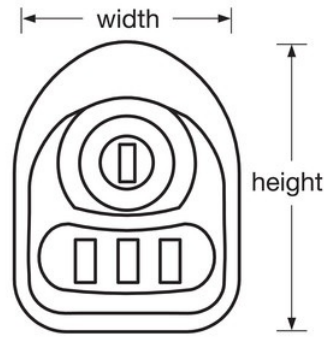

3631
60mm
H x W x D n/a x 60mm x n/a
25

Master Lock Europe S.A.S.

10 avenue de l'arche - Le Colisée Gardens, bâtiment A - 92 400 Courbevoie - La Défense - France
O:+33-1-41437200 | F:+33-1-41437204
www.masterlock.eu