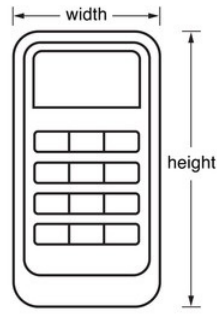

3685

54mm

Not Keyed, Commercial Boxed
Packaging

12

Master Lock Europe S.A.S.

10 avenue de l'arche - Le Colisée Gardens, bâtiment A - 92 400 Courbevoie - La Défense - France
O:+33-1-41437200 | F:+33-1-41437204
www.masterlock.eu